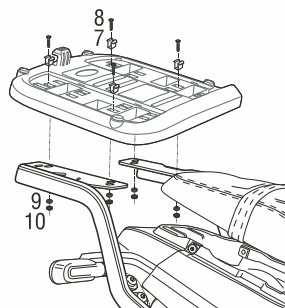

SHAD Top Master*

! CHECK BIKE COMPATIBILITY
WWW.SHAD.ES *