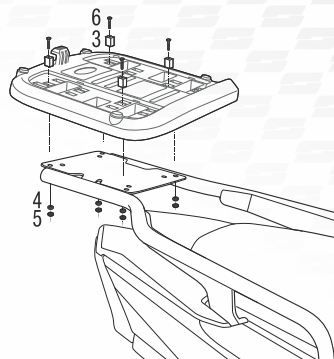

TOP CASE SUPPORT ASSEMBLY

USE TOP CASE PARTS

#	Piece	Quantity
1	Clip	4
2	Screw M6x40	4
3	Plastic spacer	4
4	Ø6 Washer M6	4
5	Nut M6	4
6	Screw M6x30	4

SHAD Top Master*

USE FITTING KIT PARTS

#	Piece	Quantity
7	Metal spacer	4
8	Screw M8x20	4
9	Washer M8	4
10	Nut M8	4