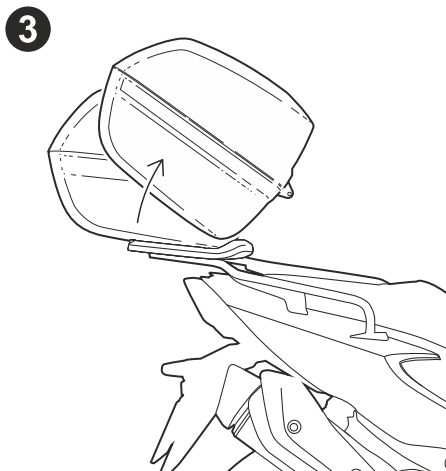

TOP CASE SUPPORT ASSEMBLY

USE TOP CASE PARTS

#	Piece	Quantity
1	Clip	4
2	Screw M6x40	4
3	Plastic spacer	4
4	Ø6 Washer M6	4
5	Nut M6	4
6	Screw M6x30	4

SHAD Top Master*

USE FITTING KIT PARTS

#	Piece	Quantity
7	Metal spacer	4
8	Screw M8x20	4
9	Washer M8	4
10	Nut M8	4