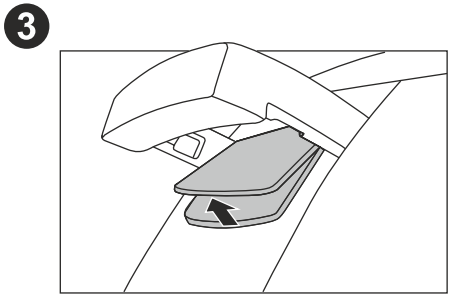

ALWAYS SECURE AND LOCK PRODUCTS.

ONLY USE RECOMMENDED CLEANING PRODUCTS.

CASES ARE NOT DESIGNED TO PROTECT FRAGILE OBJECTS.

1 M. MINIMUM DISTANCE WITH POWER WASHER.

OPEN

CLOSE

ASSEMBLY

RELEASE

TOP CASE SUPPORT ASSEMBLY

USE TOP CASE PARTS

#	Piece	Quantity
1	Clip	4
2	Screw M6x40	4
3	Plastic spacer	4
4	Ø6 Washer M6	4
5	Nut M6	4
6	Screw M6x30	4

SHAD Top Master*

USE FITTING KIT PARTS

#	Piece	Quantity
7	Metal spacer	4
8	Screw M8x20	4
9	Washer M8	4
10	Nut M8	4