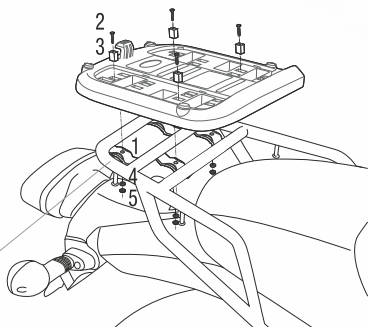

TOP CASE SUPPORT ASSEMBLY

USE TOP CASE PARTS

#	Piece	Quantity
1	Clip	4
2	Screw M6x40	4
3	Plastic spacer	4
4	Ø6 Washer M6	4
5	Nut M6	4
6	Screw M6x30	4

SHAD Top Master*

USE FITTING KIT PARTS

#	Piece	Quantity
7	Metal spacer	4
8	Screw M8x20	4
9	Washer M8	4
10	Nut M8	4