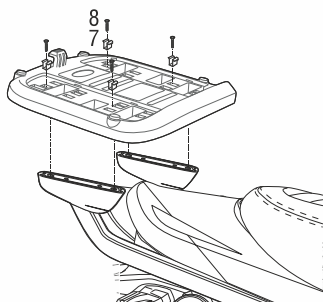

TOP CASE SUPPORT ASSEMBLY

USE TOP CASE PARTS

#	Piece	Quantity
1	Clip	4
2	Screw M6x40	4
3	Plastic spacer	4
4	Ø6 Washer M6	4
5	Nut M6	4
6	Screw M6x30	4

SHAD Top Master*

USE FITTING KIT PARTS

#	Piece	Quantity
7	Metal spacer	4
8	Screw M8x20	4
9	Washer M8	4
10	Nut M8	4

INNER BAG
Ref. X0IB00

X 35 Y 50 Z 21 (cm)

DESIGNED IN BARCELONA

Since 1973

SHAD EUROPE NAD, SL
HEADQUARTERS

T: (+34) 935 795 866
Octave Lecante, 2-6
Mollet del Valles, 08100
Barcelona - Spain

SHAD CHINA

T: (+86) 21 6236 5730
Room 501 (Zone 1-T3),
No.1, Lane 268, Tai Hong Road,
MinHang District, 201107
Shanghai - China