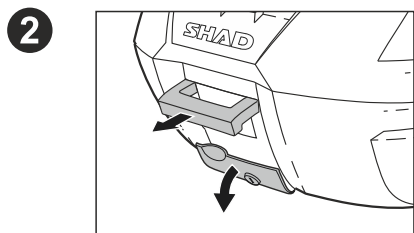

TOP CASE SUPPORT ASSEMBLY

USE TOP CASE PARTS

#	Piece	Quantity
1	Clip	4
2	Screw M6x40	4
3	Plastic spacer	4
4	Ø6 Washer M6	4
5	Nut M6	4
6	Screw M6x30	4

SHAD Top Master*

USE FITTING KIT PARTS

#	Piece	Quantity
7	Metal spacer	4
8	Screw M8x20	4
9	Washer M8	4
10	Nut M8	4