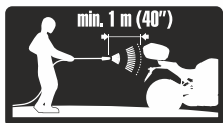

ALWAYS SECURE AND LOCK PRODUCTS.

ONLY USE RECOMMENDED CLEANING PRODUCTS.

CASES ARE NOT DESIGNED TO PROTECT FRAGILE OBJECTS.

1 M. MINIMUM DISTANCE WITH POWER WASHER.

OPEN

CLOSE

ASSEMBLY

RELEASE