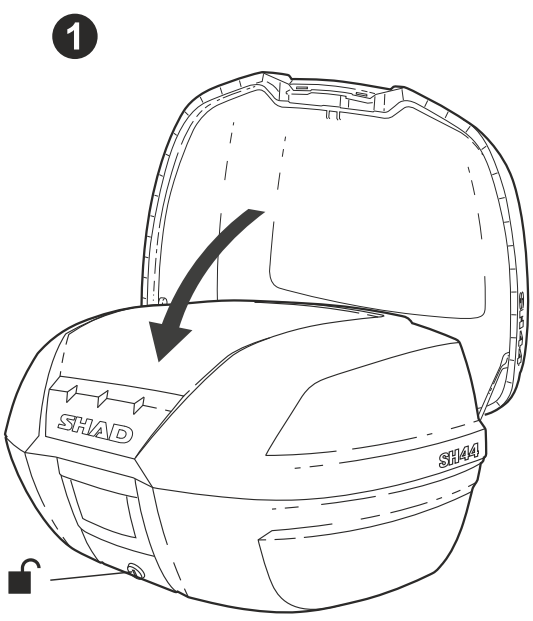

ALWAYS SECURE AND LOCK PRODUCTS.

ONLY USE RECOMMENDED CLEANING PRODUCTS.

CASES ARE NOT DESIGNED TO PROTECT FRAGILE OBJECTS.

1 M. MINIMUM DISTANCE WITH POWER WASHER.

OPEN

CLOSE

ASSEMBLY

RELEASE

TOP CASE SUPPORT ASSEMBLY

USE TOP CASE PARTS

#	Piece	Quantity
1	Clip	4
2	Screw M6x40	4
3	Plastic spacer	4
4	Ø6 Washer M6	4
5	Nut M6	4
6	Screw M6x30	4

SHAD Top Master*

USE FITTING KIT PARTS

#	Piece	Quantity
7	Metal spacer	4
8	Screw M8x20	4
9	Washer M8	4
10	Nut M8	4