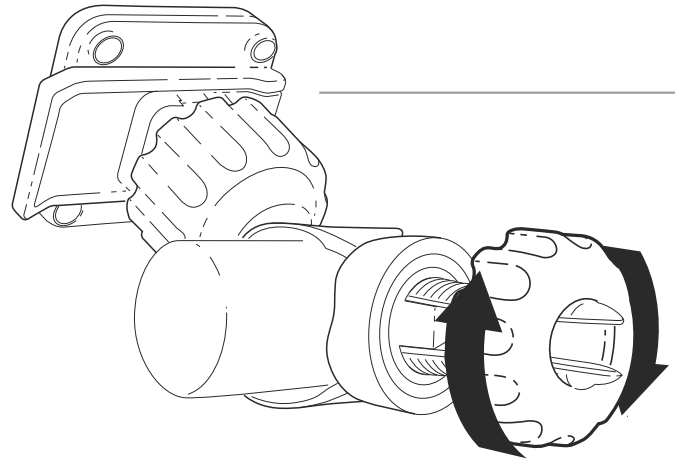

SHAD X-FRAME

Ref. X0SG00H

SMARTPHONE
HANDLE HOLDER

Easy

1

2

MAX / 180x90

MIN / 135x65

HANDLEBAR SIZES

Ø 20-40 mm

3

4

3 "QUICK CLICK"
SYSTEM.

ASSEMBLY

RELEASE

SHAD X-FRAME

Ref. X0SG00M

SMARTPHONE
MIRROR HOLDER

Required

MAX / 180x90

MIN / 135x65

4 "QUICK CLICK" SYSTEM.

ASSEMBLY

RELEASE