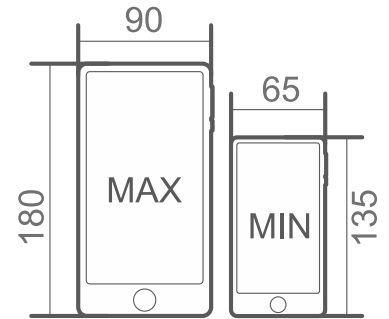

SHAD X-FRAME

Ref. X0SG00H

SMARTPHONE
HANDLE HOLDER

Easy

1

2

MAX / 180x90

MIN / 135x65

HANDLEBAR SIZES

Ø 20-40 mm

3

4

3 "QUICK CLICK"
SYSTEM.

ASSEMBLY

RELEASE

SHAD X-FRAME

Ref. X0SG00M

SMARTPHONE
MIRROR HOLDER

Required

MAX / 180x90

MIN / 135x65

4 "QUICK CLICK" SYSTEM.

ASSEMBLY

RELEASE